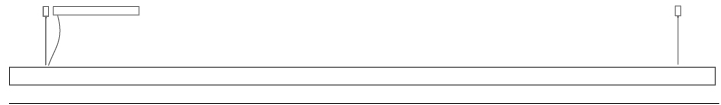

PROJECT
TYPE
SPECIFIER
QUANTITY
DATE

LED60 SUSPENSION

D71019- -

base number   Color   Finish
Temperature   Options

1. To build a product code in our configurator select the specify button on the base model # product page
2. To build a manual product code on this datasheet choose from the options listed below in blue font and add the suffix to the base model #

GENERAL

Series: Woodlin
Subseries: LED60
Brand: Tunto
Division: Design
Mounting Type: Suspension
Mounting Location: Ceiling
Subcategory: Profile

PHYSICAL

Shape: Rectangle
Length (mm): 2000
Length (in): 78 ¾
Width (mm): 60
Width (in): 2 ⅜
Height (mm): 60
Height (in): 2 ⅜
Max. Overall Height (mm): 2060
Max. Overall Height (in): 81 ⅞
Light Distribution: Direct
Diffuser: Opal
Fixture Finish: [WAL / ASH / OAK / BLK / WHI](#)
Fixture Material: Wood
Cable Details: 2000mm / 78 ¾"

ELECTRICAL

Lamp Type: LED
Input Wattage (W): 90
Total Output Wattage (W): 75.9
Dimming: Tri-Mode (Non-Dimming and Phase Dimming (120Vac only) and 0-10V Dimming)
Driver Included: Yes
Driver Location: Integrated
Driver Type: Constant Current - Universal
Driver Class: Class 2
Input Voltage (V): 120 - 277
Constant Current (MA): 700

LED

Color Temperature (°K): [2700 / 3000 / 4000](#)
Max. Delivered Lumen (lm): 6550
CRI: >93 CRI
Lamp Life (hrs): 50000

OPTICAL

RATINGS AND CERTIFICATIONS

Certified By: Certified for North American Standards
IP rating: IP20

2000mm 78 ¾"

60mm 2 ⅜"

Direct