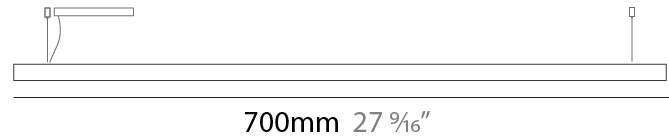

LED60 SUSPENSION

D71015- -

base number
Color   Temperature   Finish   Options

1. To build a product code in our configurator select the specify button on the base model # product page
2. To build a manual product code on this datasheet choose from the options listed below in blue font and add the suffix to the base model #

GENERAL

Series: Woodlin
Subseries: LED60
Brand: Tunto
Division: Design
Mounting Type: Suspension
Mounting Location: Ceiling
Subcategory: Profile

PHYSICAL

Shape: Rectangle
Length (mm): 700
Length (in): 27 ⁹/₁₆
Width (mm): 60
Width (in): 2 ³/₈
Height (mm): 60
Height (in): 2 ³/₈
Max. Overall Height (mm): 2060
Max. Overall Height (in): 81 ¹/₈
Light Distribution: Direct
Diffuser: Opal
[Fixture Finish: WAL / ASH / OAK / BLK / WHI](#)
Fixture Material: Wood
Cable Details: 2000mm / 78 3/4"

ELECTRICAL

Lamp Type: LED
Input Wattage (W): 29
Total Output Wattage (W): 25.3
Dimming: Tri-Mode (Non-Dimming and Phase Dimming (120Vac only) and 0-10V Dimming)
Driver Included: Yes
Driver Location: Integrated
Driver Type: Constant Current - Universal
Driver Class: Class 2
Input Voltage (V): 120 - 277
Constant Current (MA): 700

LED

[Color Temperature (°K): 2700 / 3000 / 4000](#)
Max. Delivered Lumen (lm): 2180
CRI: >93 CRI
Lamp Life (hrs): 50000

OPTICAL

RATINGS AND CERTIFICATIONS

Certified By: Certified for North American Standards
IP rating: IP20

PROJECT	_____
TYPE	_____
SPECIFIER	_____
QUANTITY	_____
DATE	_____

60mm 2 ³/₈"

Direct